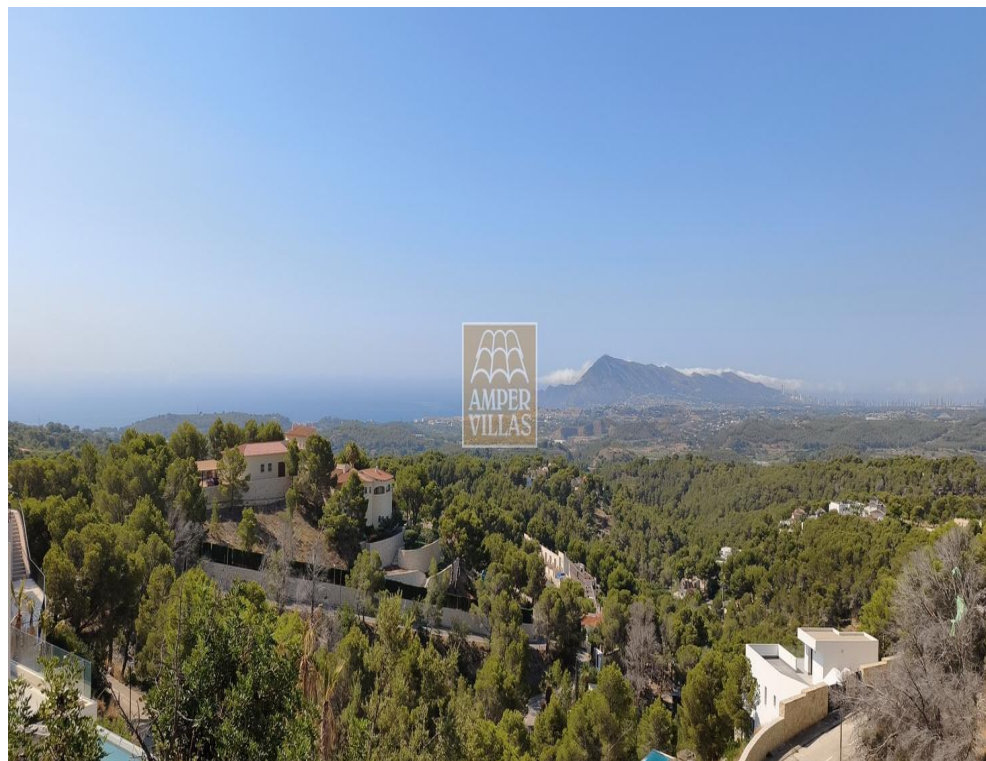

Urban plot with panoramic views.

Type: Plot

Reference: P307

Bedrooms: 0

Bathrooms: 0

Surface: m2

Plot: 1037 m2

Sales

Price: 225.000 €