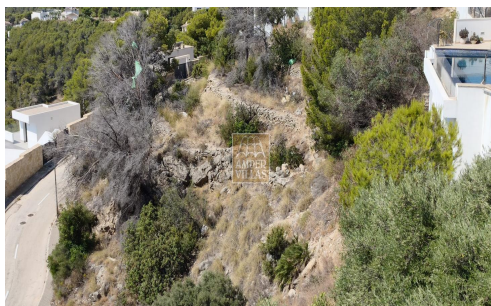

**Price: 225.000 €**

**A plot of land for building a detached house in 'El Mirador de Paradiso', with views of the sea, Altea Bay and the mountains.**