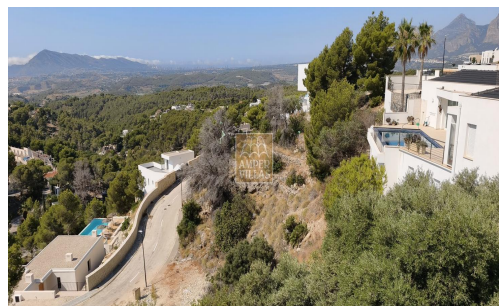

**Price: 225.000 €**

**A plot of land for building a detached house in 'El Mirador de Paradiso', with views of the sea, Altea Bay and the mountains.**